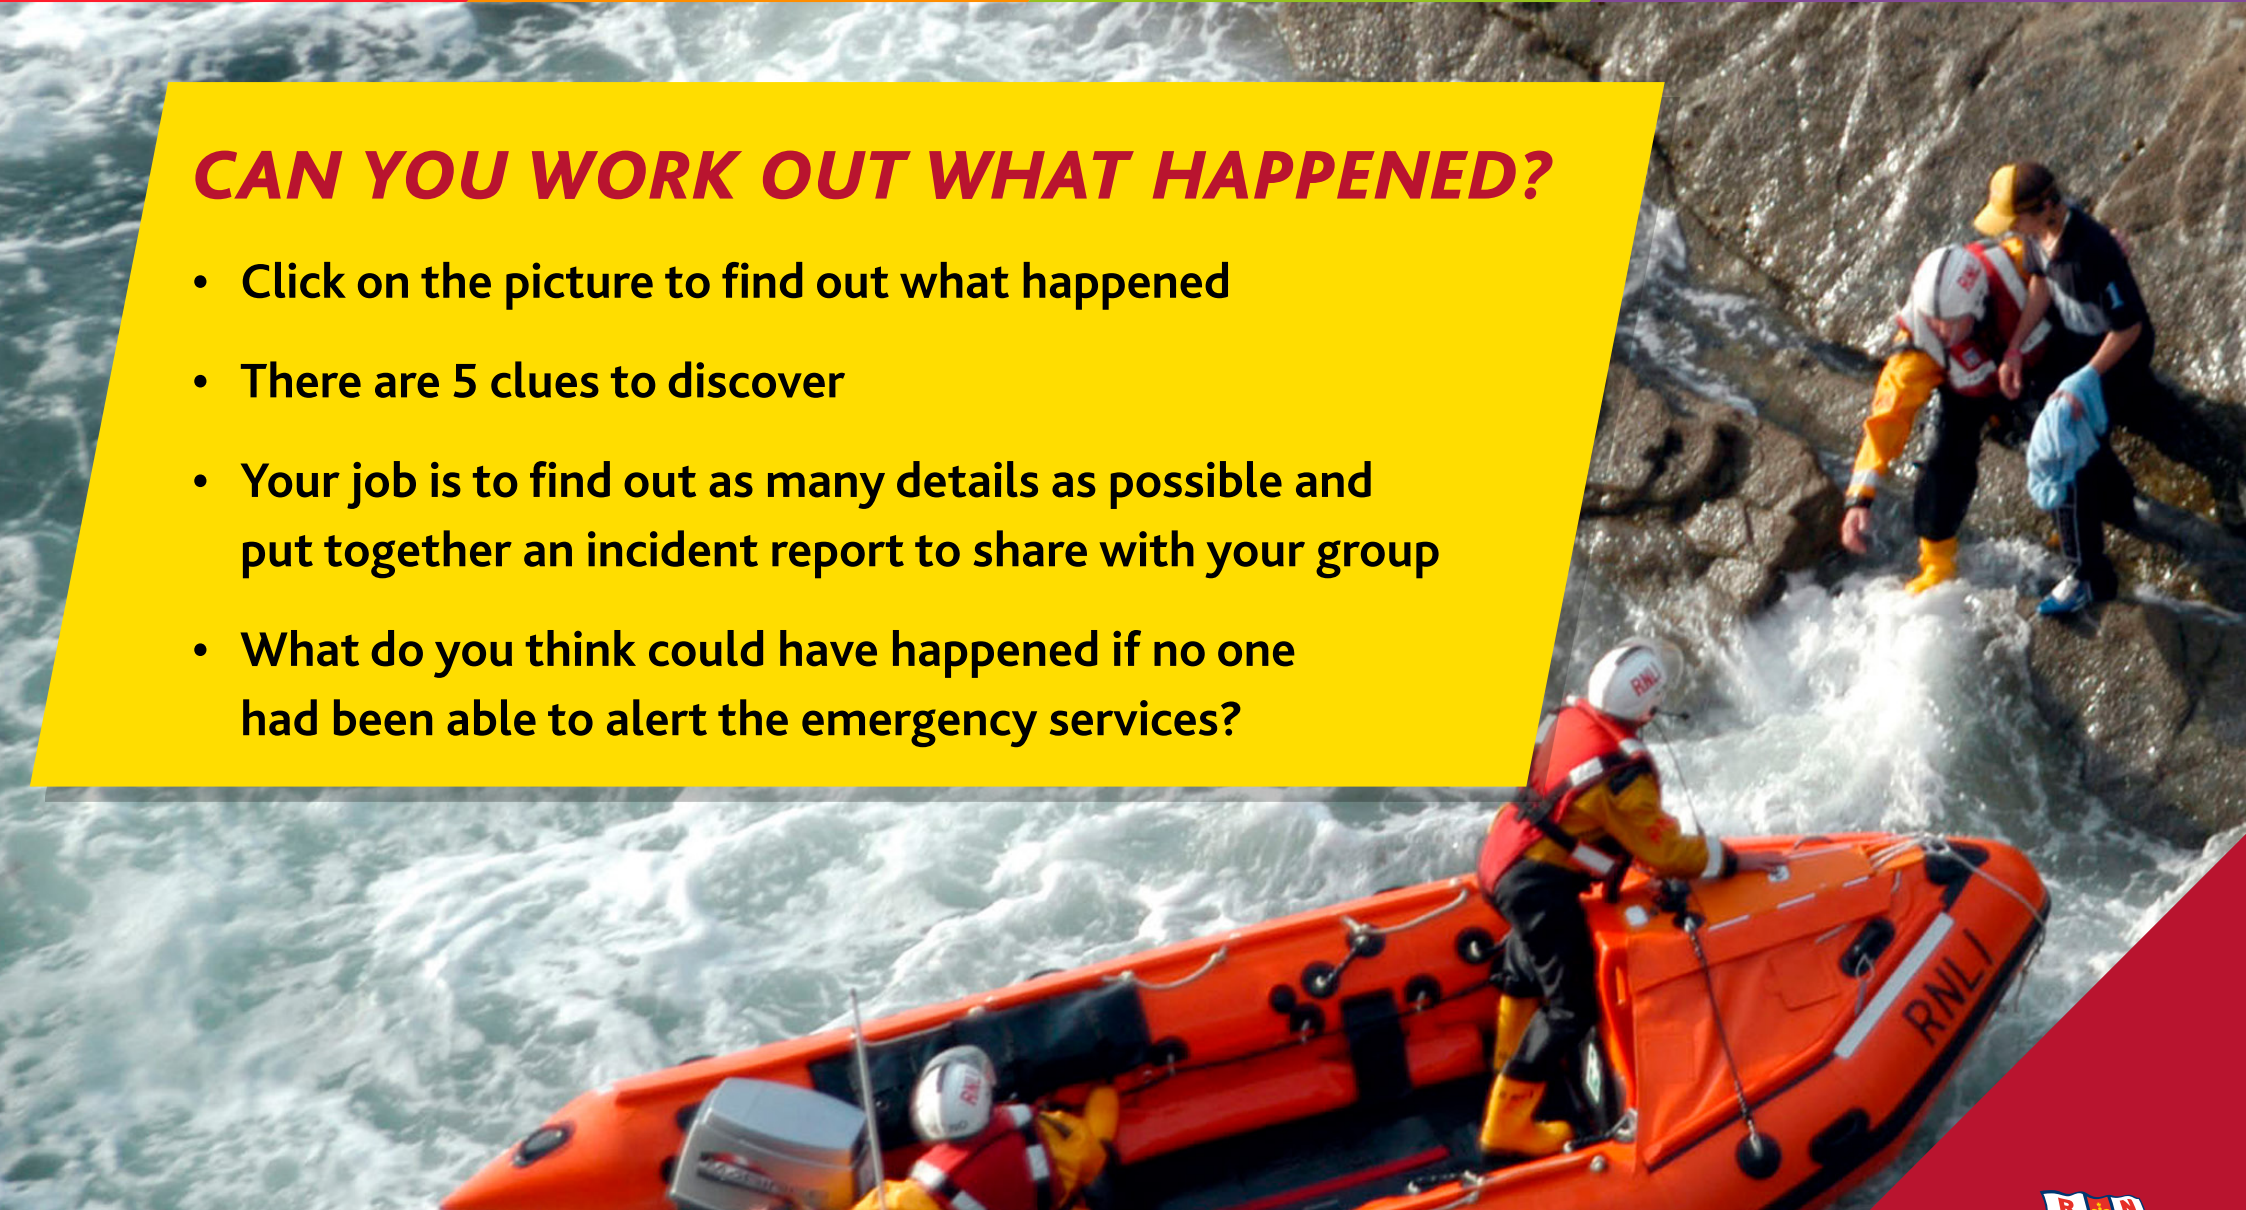

**STOP
AND THINK**

**STAY
TOGETHER**

FLOAT

CALL 999/112

RESCUE SCENE

RESCUE SCENE

Lifeboats

**STOP
AND THINK**

**STAY
TOGETHER**

FLOAT

CALL 999/112

CAN YOU WORK OUT WHAT HAPPENED?

- Click on the picture to find out what happened
- There are 5 clues to discover
- Your job is to find out as many details as possible and put together an incident report to share with your group
- What do you think could have happened if no one had been able to alert the emergency services?

RESCUE SCENE

Lifeboats